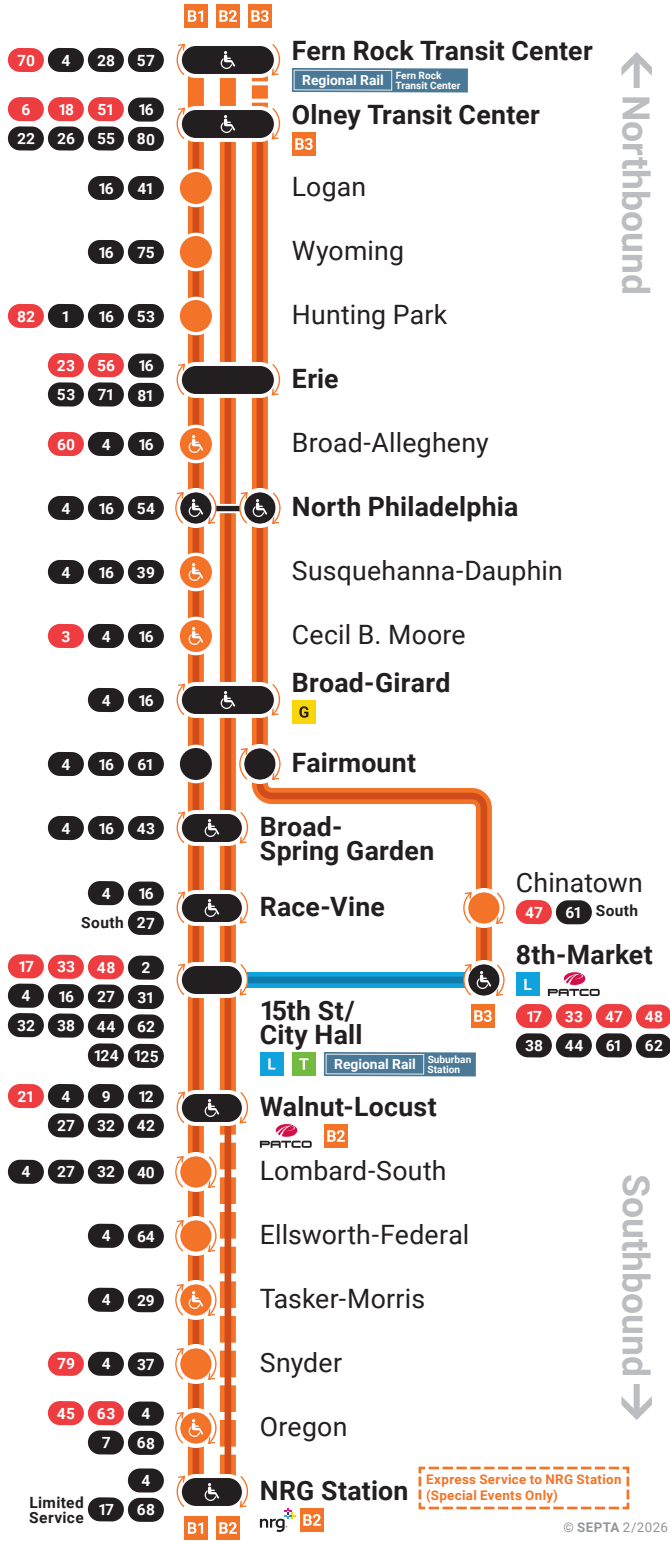

Key

- Local Station
- Transfer Station
- Reverse Direction Without Additional Fare
- Underground Service
- Elevated Service
- Accessible Station
- ## Frequent Bus Route
- ## Standard Bus Route

Regional Rail
Station Name
Additional Fare Required

PATCO
Additional Fare Required