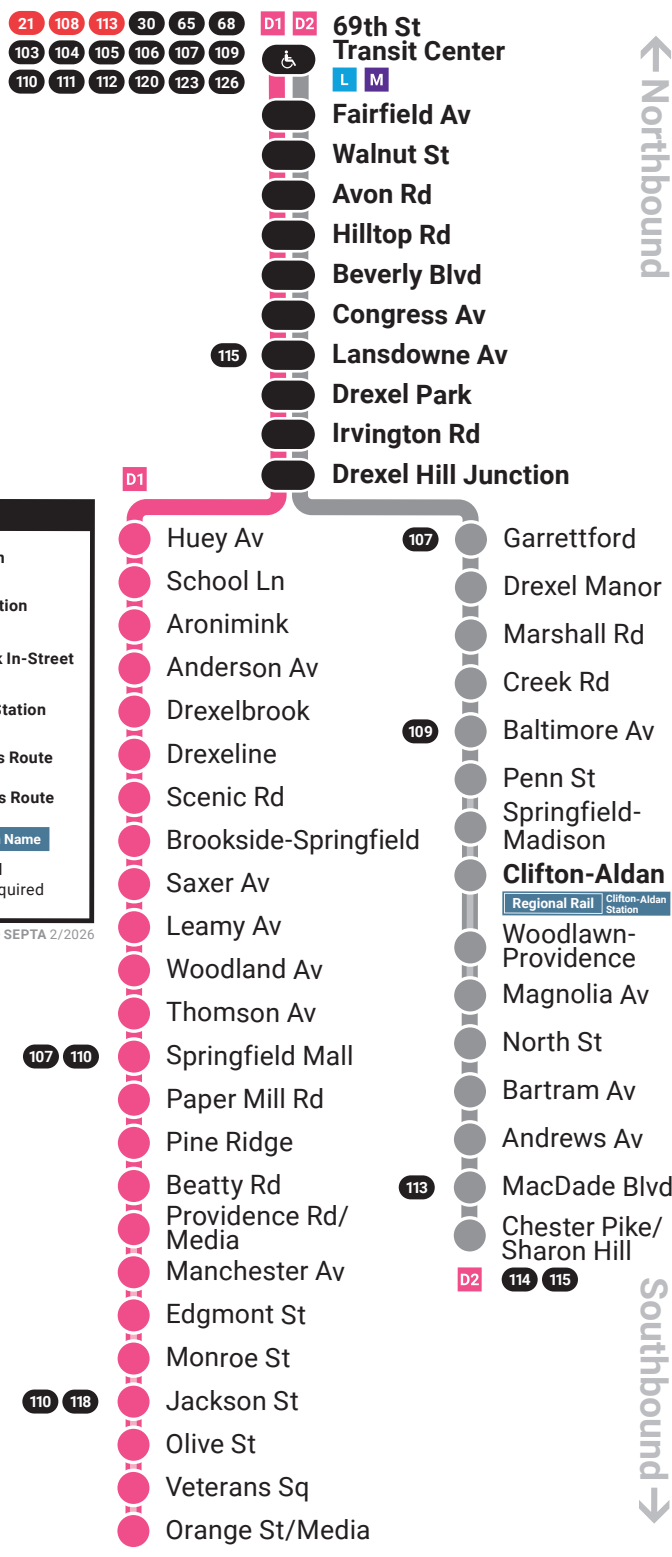

Key

- Local Station
- Transfer Station
- Trolley Track In-Street
- ♿ Accessible Station
- ## Frequent Bus Route
- ## Standard Bus Route
- Regional Rail Station Name Regional Rail
  Additional Fare Required

© SEPTA 2/2026