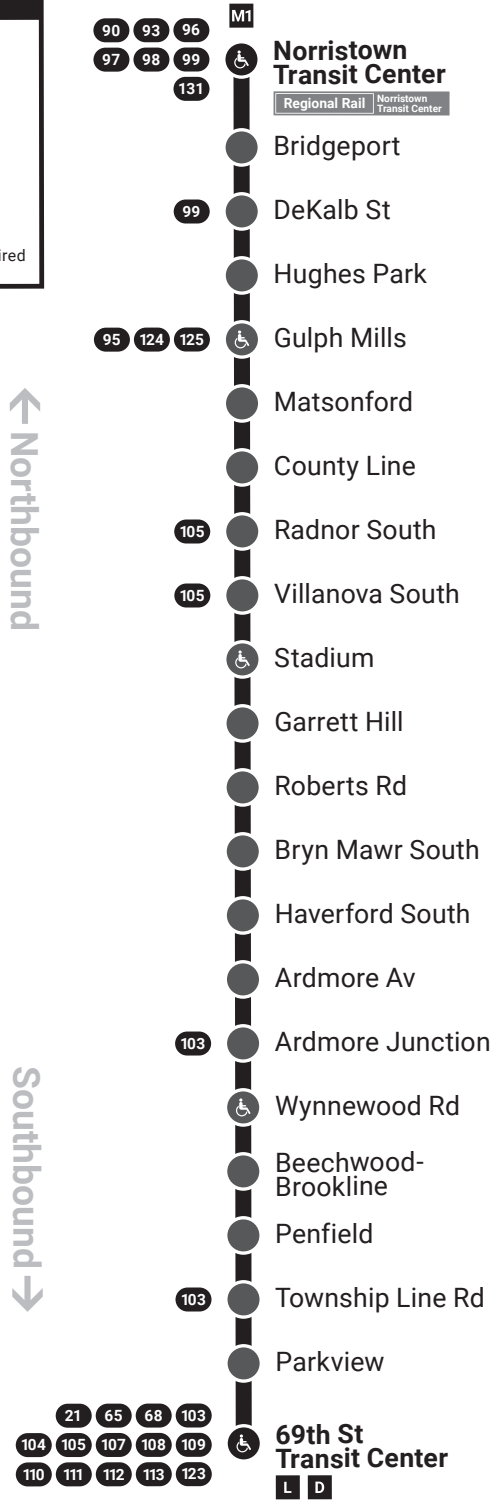

Customer Service: 215-580-7800

TDD/TTY: 215-580-7853

www.septa.org

Key

- Local Station
- Transfer Station
- ♿ Accessible Station
- ## Bus Route

Regional Rail	Regional Rail
Station Name	Additional Fare Required