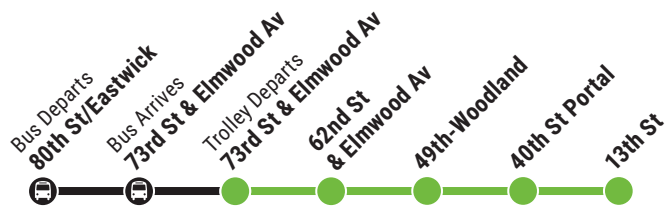

Saturdays

T5 Eastbound 13th St

---	---	2:42	2:47	2:53	2:57	C3:06	Frequency
---	---	3:14	3:19	3:25	3:29	C3:38	
---	---	3:46	3:51	3:57	4:01	C4:10	
---	---	4:14	4:20	4:27	4:31	C4:40	
---	---	4:43	4:49	4:56	5:00	5:10	
5:02	5:08	5:13	5:19	5:26	5:30	5:40	30 MIN or less
5:28	5:34	5:37	5:43	5:50	5:54	6:05	
5:53	5:59	6:02	6:08	6:15	6:19	6:30	
6:17	6:24	6:27	6:33	6:40	6:44	6:55	
6:42	6:49	6:52	6:58	7:05	7:09	7:20	
7:06	7:13	7:16	7:23	7:30	7:34	7:45	
7:21	7:28	7:32	7:39	7:46	7:50	8:01	
7:36	7:43	7:45	7:52	8:00	8:05	8:16	15 MIN or less
7:49	7:56	7:59	8:07	8:15	8:20	8:31	
8:04	8:11	8:14	8:22	8:30	8:35	8:46	
8:19	8:26	8:29	8:37	8:45	8:50	9:01	
8:34	8:41	8:44	8:52	9:00	9:05	9:16	
8:49 AM	Every 15 MIN or less until ▼						
7:05 PM	7:12	7:15	7:21	7:28	7:32	7:42	15 MIN or less
7:20	7:27	7:30	7:36	7:43	7:47	7:57	
7:36	7:43	7:46	7:52	7:59	8:03	8:12	
7:51	7:58	8:01	8:07	8:14	8:18	8:27	
8:06	8:13	8:16	8:22	8:29	8:33	8:42	
8:26	8:33	8:36	8:42	8:49	8:53	9:02	
8:46	8:53	8:56	9:02	9:09	9:13	9:22	
9:06	9:13	9:16	9:22	9:29	9:33	9:42	
9:26	9:33	9:36	9:42	9:49	9:53	10:02	
9:56	10:03	10:06	10:12	10:19	10:23	10:32	
10:26	10:33	10:36	10:42	10:49	10:53	11:02	30 MIN or less
10:56	11:03	11:07	11:13	11:19	11:23	11:32	
11:26	11:33	11:37	11:43	11:49	11:53	12:02	
11:52	11:59	12:02	12:07	12:13	12:17	12:26	
---	---	12:34	12:39	12:45	12:49	C12:58	
---	---	1:06	1:11	1:17	1:21	C1:30	
---	---	1:38	1:43	1:49	1:53	C2:02	
---	---	2:10	2:15	2:21	2:25	C2:34	
C – 13th St is closed daily 12:30 AM–5:00 AM. Board/depart this trip at 15th St/City Hall.