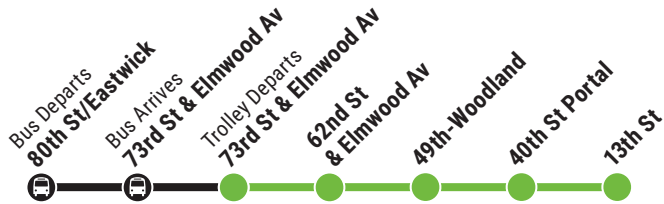

Sundays & Holiday Service

T5 Eastbound 13th St

---	---	2:42	2:47	2:53	2:57	C3:06	Frequency
---	---	3:14	3:19	3:25	3:29	C3:38	
---	---	3:46	3:51	3:57	4:01	C4:10	
---	---	4:16	4:22	4:29	4:33	C4:42	
---	---	4:48	4:54	5:01	5:05	5:15	
5:17	5:23	5:25	5:31	5:38	5:42	5:52	35 MIN or less
5:37	5:43	5:51	5:57	6:04	6:08	6:18	
6:09	6:16	6:21	6:27	6:34	6:38	6:48	
6:39	6:46	6:51	6:57	7:04	7:08	7:18	
7:10	7:17	7:21	7:27	7:34	7:38	7:48	
7:39	7:46	7:49	7:55	8:02	8:07	8:17	20 MIN or less
8:03	8:10	8:13	8:20	8:27	8:32	8:42	
8:22	8:29	8:32	8:39	8:46	8:51	9:02	
8:42	8:49	8:52	8:59	9:06	9:11	9:22	
9:02	9:09	9:12	9:19	9:26	9:31	9:42	
9:22	9:29	9:32	9:39	9:46	9:51	10:02	
9:42 AM	Every 20 MIN or less until ▼						
6:24 PM	6:31	6:34	6:41	6:48	6:52	7:02	
6:45	6:52	6:55	7:01	7:08	7:12	7:22	
7:05	7:12	7:15	7:21	7:28	7:32	7:42	
7:26	7:33	7:36	7:42	7:49	7:53	8:02	
7:46	7:53	7:56	8:02	8:09	8:13	8:22	
8:06	8:13	8:16	8:22	8:29	8:33	8:42	
8:26	8:33	8:36	8:42	8:49	8:53	9:02	
8:47	8:54	8:56	9:02	9:09	9:13	9:22	
9:07	9:14	9:16	9:22	9:29	9:33	9:42	
9:27	9:34	9:36	9:42	9:49	M10:02	---	
9:57	10:04	10:06	10:12	10:19	M10:32	---	30 MIN or less
10:27	10:34	10:36	10:42	10:49	M11:01	---	
10:58	11:04	11:07	11:13	11:19	M11:31	---	
11:28	11:34	11:37	11:43	11:49	M12:00	---	
11:53	11:59	12:02	12:07	12:13	M12:24	---	
---	---	12:34	12:39	12:45	M12:56	---	
---	---	1:06	1:11	1:17	M1:28	---	
---	---	1:38	1:43	1:49	M2:00	---	
---	---	2:10	2:15	2:21	M2:32	---	

C – 13th St is closed daily 12:30 AM–5:00 AM. Board/depart this trip at 15th St/City Hall.

M – Time shown at 40th St & Market St.

🚧 Tunnel Diversion Sunday and Monday nights due to scheduled maintenance.