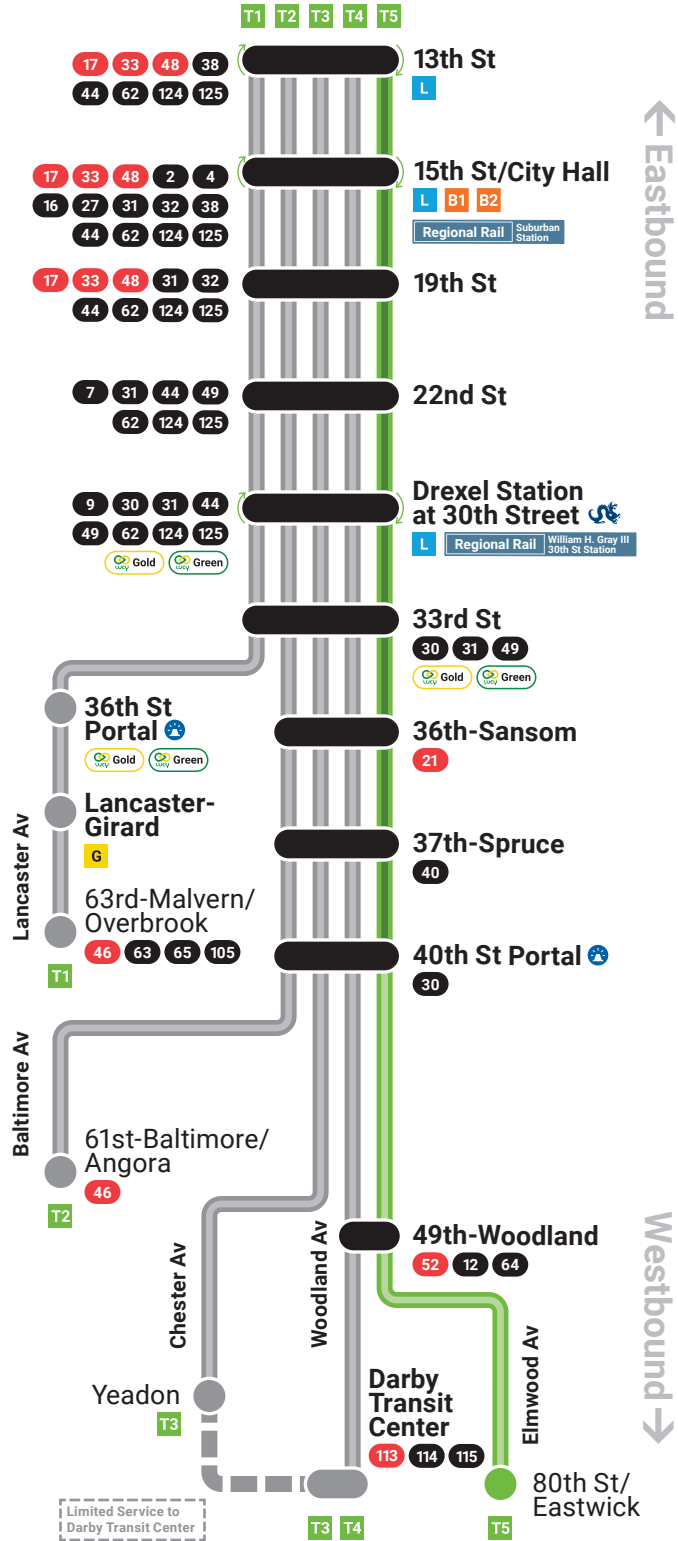

Key

- Local Station
- Transfer Station
- Reverse Direction Without Additional Fare
- Underground Service
- Trolley Track In-Street
- Tunnel Diversion
- Accessible Station
- Frequent Bus Route
- Standard Bus Route
- Regional Rail Station Name Additional Fare Required
- Loop through University City (LUCY)

Tunnel Diversion
When Blue Light is flashing, T is re-routed to 40th St & Market St. Use L for connection to/from 13th St.

© SEPTA 3/2025